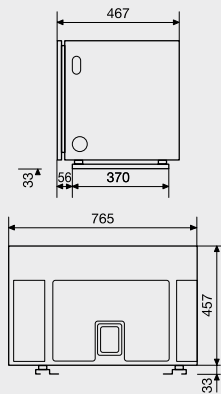

DOMETIC TEC 40D

3.5 kW generator for 230 volts AC, fuelled by diesel

Output voltage	230 V AC $\pm 1\%$ (continuous)/pure sine wave $\sim$
Total distortion factor	5%
Frequency	50 Hz $\pm 1\%$
Max. starting current	45 A
Continuous output	3,500 W
Peak power	3,900 W
Engine output	4.7 (6.4) kW (PS)
Operating mode/fuel	Diesel
Power consumption	max. 1.4 l
Sound level at 7 metres	64 dBA
Guaranteed sound level	89 dBA
Size (W x H x D)	765 x 457 x 467 mm
Width with suspension	765 mm
Housing finish	Stainless steel
Weight	96.5 kg
Auto-start function	yes
12-volt output for battery charging	yes
Quality features	Automatic low-oil cut-off, electrical starter, short circuit protection, soundproofed operation via external control panel, alarm functions
Test marks	E24

Product	Ref. No.
Dometic TEC 40D	9102900295
/ Optional extras	
Plastic petrol tank with lock cap and fuel reserve float, 15 litres	9102900009
Plastic petrol tank with supports and feed-mouth incorporated, 15 litres	9102900010
20-litre stainless steel tank	9102900011
Hose set	9102900003
Flexible metal hose 25 mm, 2 m	9102900137
Flexible metal hose 25 mm, 5 m	9102900138