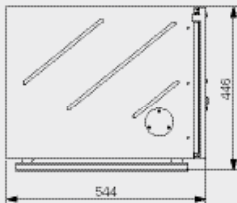

DOMETIC TEC 60EV

6.2 kW generator for 230 volts AC, fuelled by regular unleaded petrol

Output voltage	230 V AC $\pm 1\%$ (continuous)/ pure sine wave $\sim$
Total distortion factor	< 3 %
Frequency	50 Hz $\pm 1\%$
Max. starting current	85 W
Continuous output	6,200 W
Peak power	6,500 W
Engine output	6,0 (8,9) kW (PS)
Operating mode/fuel	Unleaded petrol
Power consumption	max. 3.7 l/h
Sound level at 7 metres	66 dBA
Guaranteed sound level	90 dBA
Size (W x H x D)	626 x 474 x 544 mm
Housing finish	Stainless steel
Weight	112 kg
Auto-start function	●
12-volt output for battery charging	●
Quality features	Low-oil cut-off, electrical starter, overload and short-circuit protection, sound insulation, operation via external control panel, alarm functions, variable generator speed
Test marks	E13
Product	Ref. No.
Dometic TEC 60EV	9102900303
/ Optional extras	
Plastic petrol tank with lock cap and fuel reserve float, 15 litres	9102900009
Plastic petrol tank with supports and feed-mouth incorporated, 15 litres	9102900010
20-litre stainless steel tank	9102900011
Hose set	9102900003
Flexible metal hose 25 mm, 2 m	9102900137
Flexible metal hose 25 mm, 5 m	9102900138