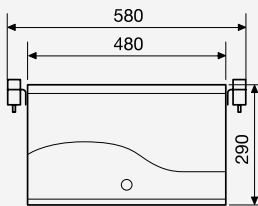

VARIABLE  
SPEED

- T model and Diesel fuelled models: constant speed

CONSTANT SPEED

**DOMETIC TEC 29**

2.6 kW generator for 230 volts AC, fuelled by petrol or by diesel

TEC 29

TEC 29	
<b>Output voltage</b>	230 V AC $\pm 1\%$ (continuous)/ pure sine wave $\sim$
<b>Total distortion factor</b>	1%
<b>Frequency</b>	50Hz $\pm 1\%$
<b>Max. starting current</b>	33 A
<b>Continuous output</b>	2,600 W
<b>Peak power</b>	2,900 W
<b>Engine output</b>	4.0 (5.5) kW (PS)
<b>Operating mode/fuel</b>	Normal unleaded ROZ 91 petrol
<b>Power consumption</b>	max. 1.2 l/h
<b>Sound level at 7 metres</b>	54–59 dBA
<b>Guaranteed sound level</b>	86 dBA
<b>Size (W x H x D)</b>	480 x 290 x 385 mm
<b>Width with suspension</b>	580 mm
<b>Housing finish</b>	Stainless steel
<b>Weight</b>	44 kg
<b>Auto-start function</b>	yes
<b>12-volt output for battery charging</b>	yes
<b>Quality features</b>	Automatic low-oil cut-off, electrical starter, short circuit protection, soundproofed operation via external control panel, alarm functions, variable generator speed
<b>Test marks</b>	E13