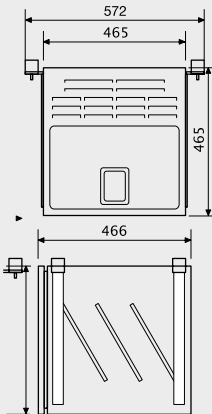

DOMETIC TEC 30EV

3.39

2.5 kW generator for 230 volts AC fuelled by diesel

Output voltage	230 V AC $\pm 1\%$ (continuous)/pure sine wave $\sim$
Total distortion factor	1%
Frequency	50 Hz $\pm 1\%$
Max. starting current	33 A
Continuous output	2,500 W
Peak power	2,900 W
Engine output	3.3 (4.5) kW (PS)
Operating mode/fuel	Diesel
Power consumption	max. 0.7 l/h
Sound level at 7 metres	60 dBA
Guaranteed sound level	84 dBA
Size (W x H x D)	465 x 465 x 466 mm
Width with suspension	572 mm
Housing finish	Stainless steel
Weight	70 kg
Auto-start function	yes
12-volt output for battery charging	yes
Quality features	Automatic low-oil cut-off, electrical starter, short circuit protection, soundproofed operation via external control panel, alarm functions
Test marks	E13

Product	Ref. No.
Dometic TEC 30EV	9102900033
/ Optional extras	
Plastic petrol tank with lock cap and fuel reserve float, 15 litres	9102900009
Plastic petrol tank with supports and feed-mouth incorporated, 15 litres	9102900010
20-litre stainless steel tank	9102900011
Hose set	9102900003
Flexible metal hose 25 mm, 2 m	9102900137
Flexible metal hose 25 mm, 5 m	9102900138