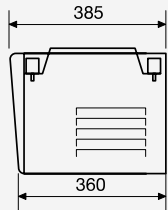

TEC 29	
Output voltage	230 V AC $\pm 1\%$ (continuous)/ pure sine wave $\sim$
Total distortion factor	1%
Frequency	50Hz $\pm 1\%$
Max. starting current	33 A
Continuous output	2,600 W
Peak power	2,900 W
Engine output	4.0 (5.5) kW (PS)
Operating mode/fuel	Normal unleaded ROZ 91 petrol
Power consumption	max. 1.2 l/h
Sound level at 7 metres	54–59 dBA
Guaranteed sound level	86 dBA
Size (W x H x D)	480 x 290 x 385 mm
Width with suspension	580 mm
Housing finish	Stainless steel
Weight	44 kg
Auto-start function	yes
12-volt output for battery charging	yes
Quality features	Automatic low-oil cut-off, electrical starter, short circuit protection, soundproofed operation via external control panel, alarm functions, variable generator speed
Test marks	E13

Product	Ref. No.
Dometic TEC 29	9102900299
/ Optional extras	
Plastic petrol tank with lock cap and fuel reserve float, 15 litres	9102900009
Plastic petrol tank with supports and feed-mouth incorporated, 15 litres	9102900010
20-litre stainless steel tank	9102900011
Hose set	9102900003
Flexible metal hose 25 mm, 2 m	9102900137
Flexible metal hose 25 mm, 5 m	9102900138