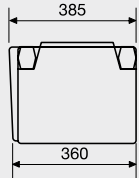

DOMETIC T 2500H

2.0 kW generator for 230 volts AC, fuelled by petrol

Output voltage	230 V AC $\pm$10 % (continuous)/pure sine wave $\sim$
Total distortion factor	5 %
Frequency	50 Hz $\pm$5%
Max. starting current	24 A
Continuous output	2,000 W
Peak power	2,200 W
Engine output	4.0 (5.5) kW (PS)
Operating mode/fuel	Normal unleaded ROZ 91 petrol
Power consumption	max. 1.2 l/h
Sound level at 7 metres	60 dBA
Guaranteed sound level	86 dBA
Size (W x H x D)	530 x 290 x 385 mm
Width with suspension	640 mm
Housing finish	Stainless steel
Weight	50 kg
12-volt output for battery charging	yes, with optional charging regulator
Quality features	Automatic low-oil cut-off, electrical starter, short circuit protection, soundproofed operation via external control panel
Test marks	E3

Product	Ref. No.
Dometic T 2500H	9102900005
/ Optional extras	
Plastic petrol tank with lock cap and fuel reserve float, 15 litres	9102900009
Plastic petrol tank with supports and feed-mouth incorporated, 15 litres	9102900010
20-litre stainless steel tank	9102900011
Hose set	9102900003
Flexible metal hose 25 mm, 2 m	9102900137
Flexible metal hose 25 mm, 5 m	9102900138
Battery charging regulator	9102900014
Floor chimney	9102900023
Change-over switch (generator / mains)	9102900013