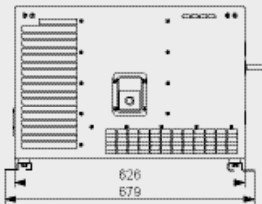

DOMETIC TEC 60EV

6.2 kW generator for 230 volts AC, fuelled by regular unleaded petrol

Output voltage	230 V AC $\pm 1\%$ (continuous)/ pure sine wave $\sim$
Total distortion factor	< 3 %
Frequency	50 Hz $\pm 1\%$
Max. starting current	85 W
Continuous output	6,200 W
Peak power	6,500 W
Engine output	6,0 (8,9) kW (PS)
Operating mode/fuel	Unleaded petrol
Power consumption	max. 3.7 l/h
Sound level at 7 metres	66 dBA
Guaranteed sound level	90 dBA
Size (W x H x D)	626 x 474 x 544 mm
Housing finish	Stainless steel
Weight	112 kg
Auto-start function	●
12-volt output for battery charging	●
Quality features	Low-oil cut-off, electrical starter, overload and short-circuit protection, sound insulation, operation via external control panel, alarm functions, variable generator speed
Test marks	E13
Product	Ref. No.
Dometic TEC 60EV	9102900303
/ Optional extras	
Plastic petrol tank with lock cap and fuel reserve float, 15 litres	9102900009
Plastic petrol tank with supports and feed-mouth incorporated, 15 litres	9102900010
20-litre stainless steel tank	9102900011
Hose set	9102900003
Flexible metal hose 25 mm, 2 m	9102900137
Flexible metal hose 25 mm, 5 m	9102900138