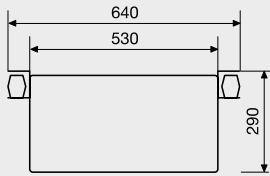

DOMETIC T 2500H

2.0 kW generator for 230 volts AC, fuelled by petrol

Output voltage	230 V AC $\pm$10 % (continuous)/pure sine wave $\sim$
Total distortion factor	5 %
Frequency	50 Hz $\pm$5%
Max. starting current	24 A
Continuous output	2,000 W
Peak power	2,200 W
Engine output	4.0 (5.5) kW (PS)
Operating mode/fuel	Normal unleaded ROZ 91 petrol
Power consumption	max. 1.2 l/h
Sound level at 7 metres	60 dBA
Guaranteed sound level	86 dBA
Size (W x H x D)	530 x 290 x 385 mm
Width with suspension	640 mm
Housing finish	Stainless steel
Weight	50 kg
12-volt output for battery charging	yes, with optional charging regulator
Quality features	Automatic low-oil cut-off, electrical starter, short circuit protection, soundproofed operation via external control panel
Test marks	E3

Product	Ref. No.
Dometic T 2500H	9102900005
/ Optional extras	
Plastic petrol tank with lock cap and fuel reserve float, 15 litres	9102900009
Plastic petrol tank with supports and feed-mouth incorporated, 15 litres	9102900010
20-litre stainless steel tank	9102900011
Hose set	9102900003
Flexible metal hose 25 mm, 2 m	9102900137
Flexible metal hose 25 mm, 5 m	9102900138
Battery charging regulator	9102900014
Floor chimney	9102900023
Change-over switch (generator / mains)	9102900013